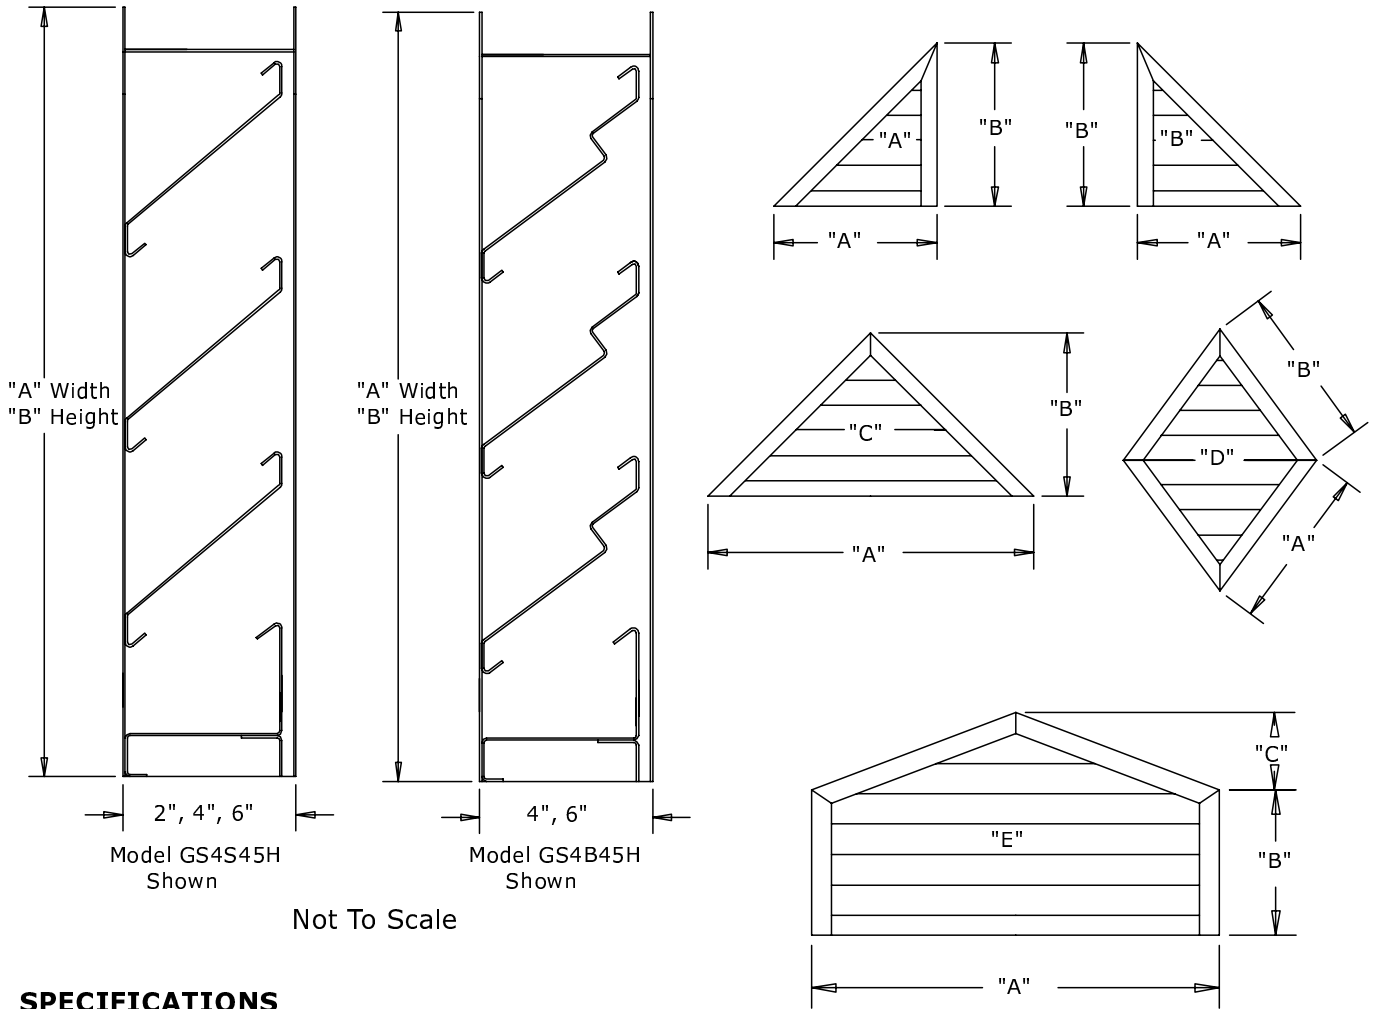

AIRLINE™

L O U V E R S

Triangular Shape Steel Louvers

Not To Scale

SPECIFICATIONS

Frame: Formed Steel

Blades: Formed Steel

Screens: Furnished When Indicated

Finish: Mill

Note: See Specific Louver Data Sheets For Additional Information.

4" Deep Frames Shown
Other Frames Available

Nominal Deductions will be made to the opening size given

Item	Qty.	"A"	"B"	"C"	"D"	"E"	"A"	"B"	"C"	Type	Loc.	Mull	Model
		Louver Shape					Louver Size			Screens			

Triangular Shape Steel Louvers

This page was intentionally left blank